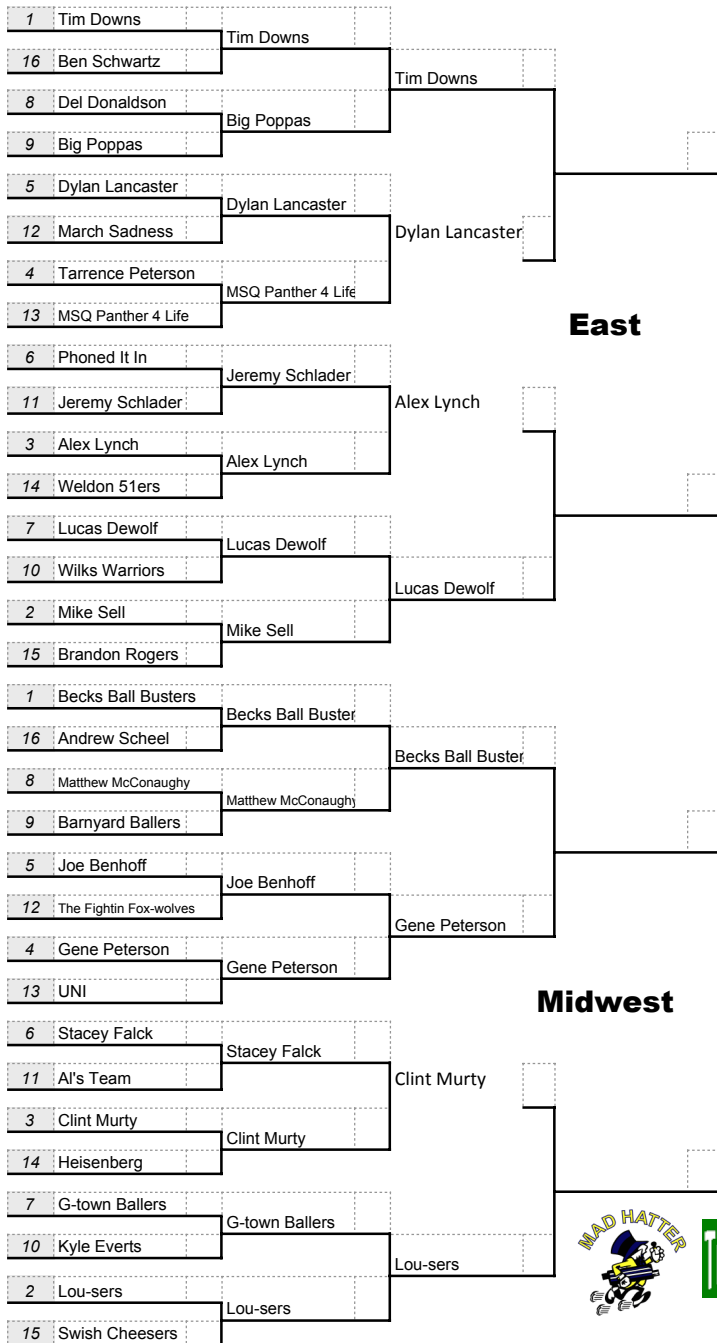

1650 The Fan Bracket Attack - Mayhem Version 2020

First Round	Second Round	Sweet 16	Elite 8	Final Four	Championship	Final Four	Elite 8	Sweet 16	Second Round	First Round
March 23-27	March 30-April 1	April 1-3	April 6-7	April 8	April 9	April 8	April 6-7	April 1-3	March 30-April 1	March 23-27